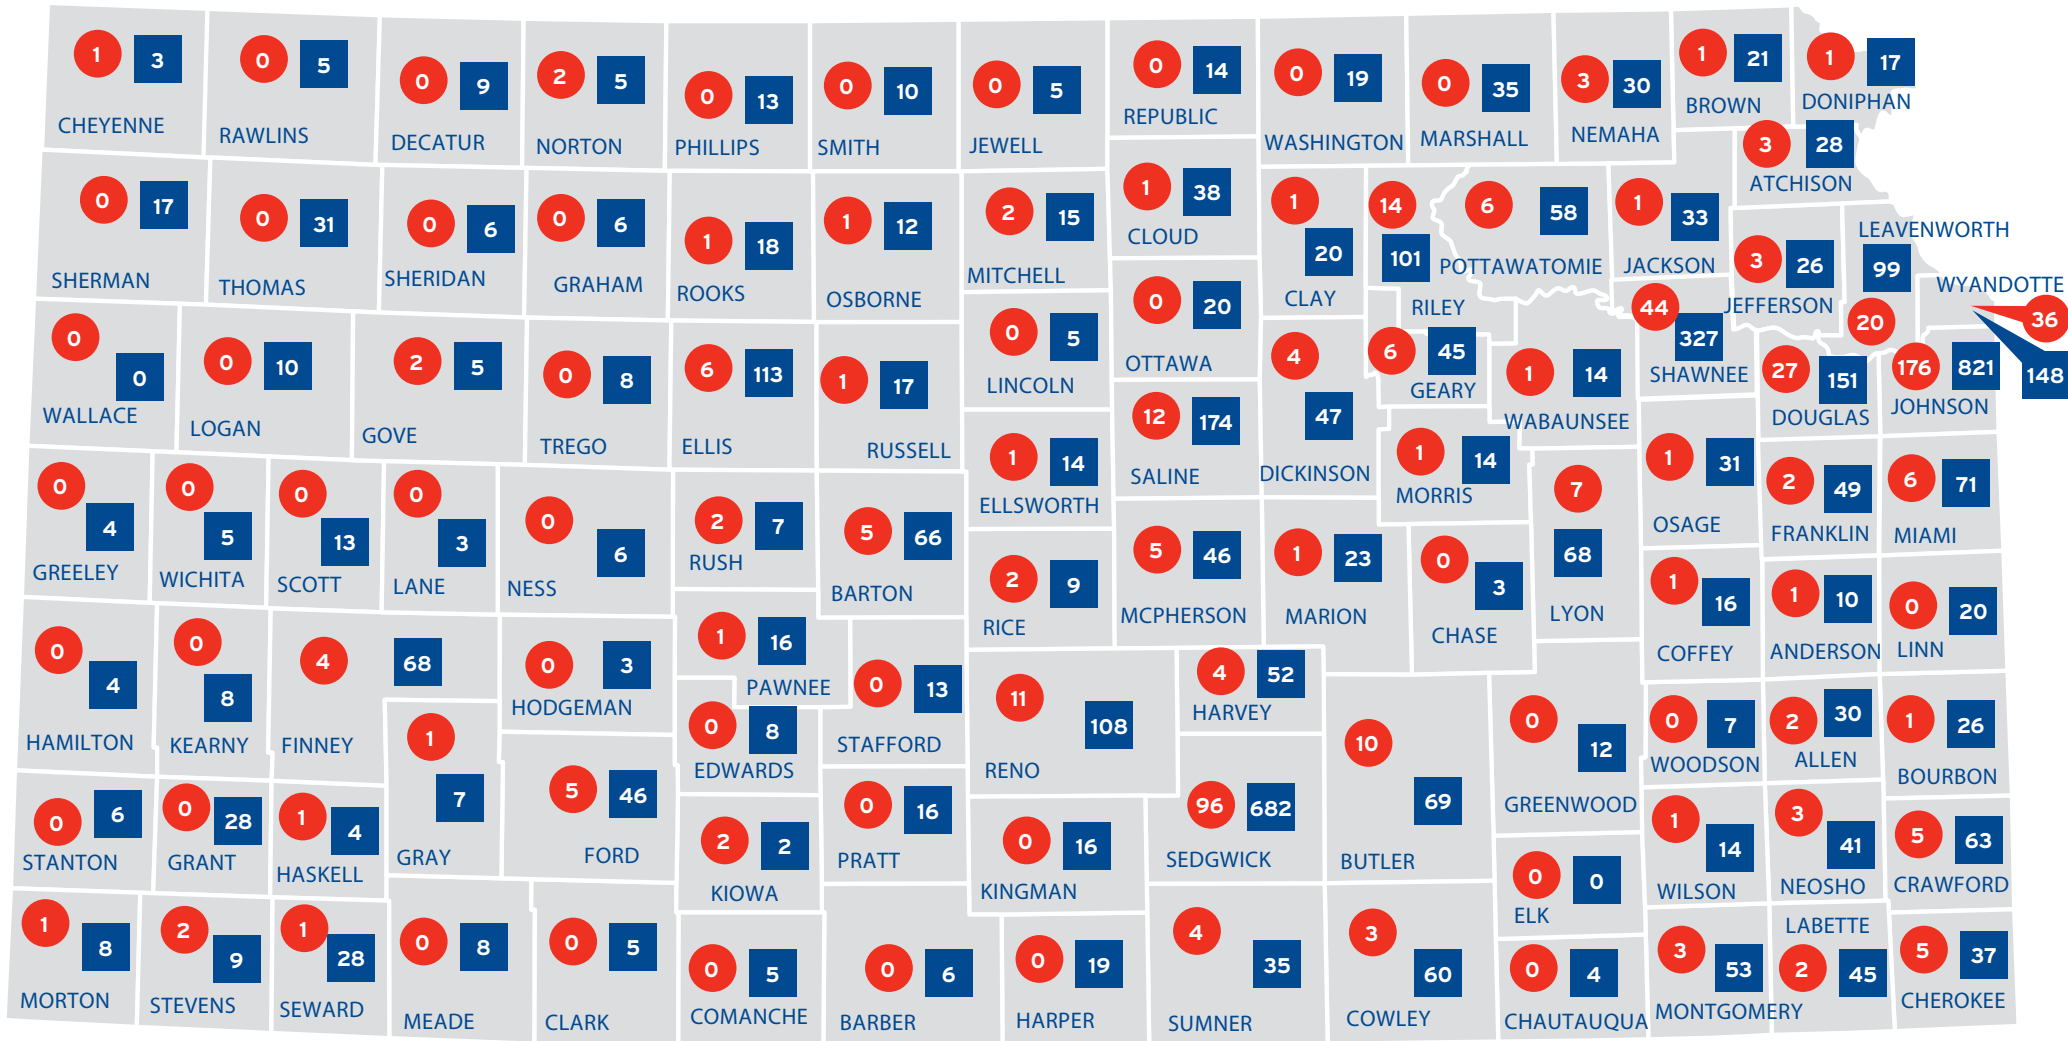

Kansas Child Care Program Data

● - Number of Child Care Centers (580 statewide)

■ - Number of Family Child Care Homes (4748 statewide)

This resource is meant to provide a snapshot of the child care facilities operating in Kansas on March 13, 2014, based on information from the NACCRRAware database.